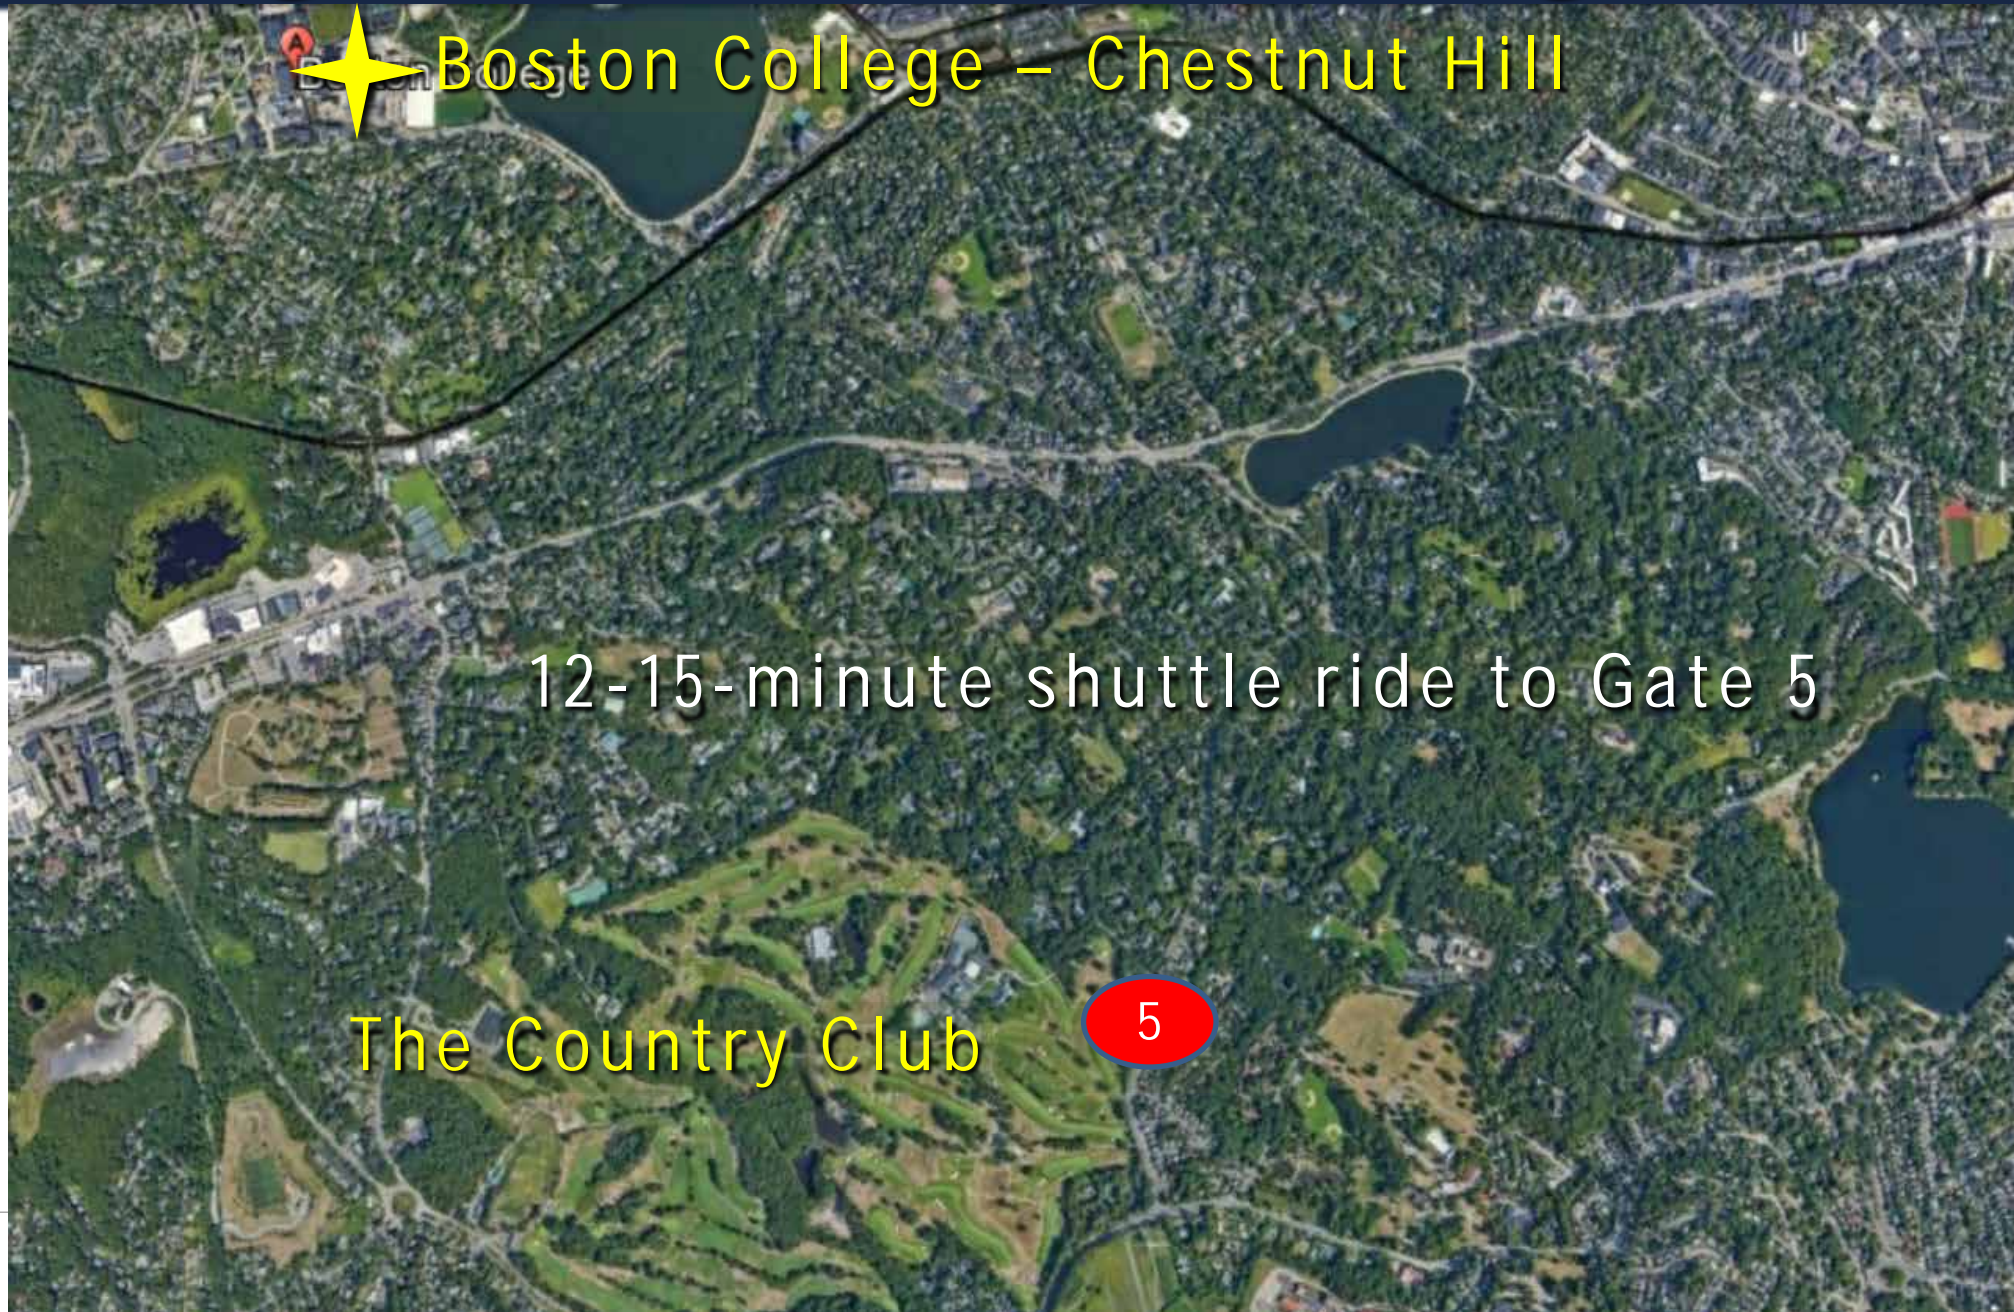

VIP Parking – Suites on 6 – Boston College

Boston College – Chestnut Hill

12-15-minute shuttle ride to Gate 5

The Country Club

5