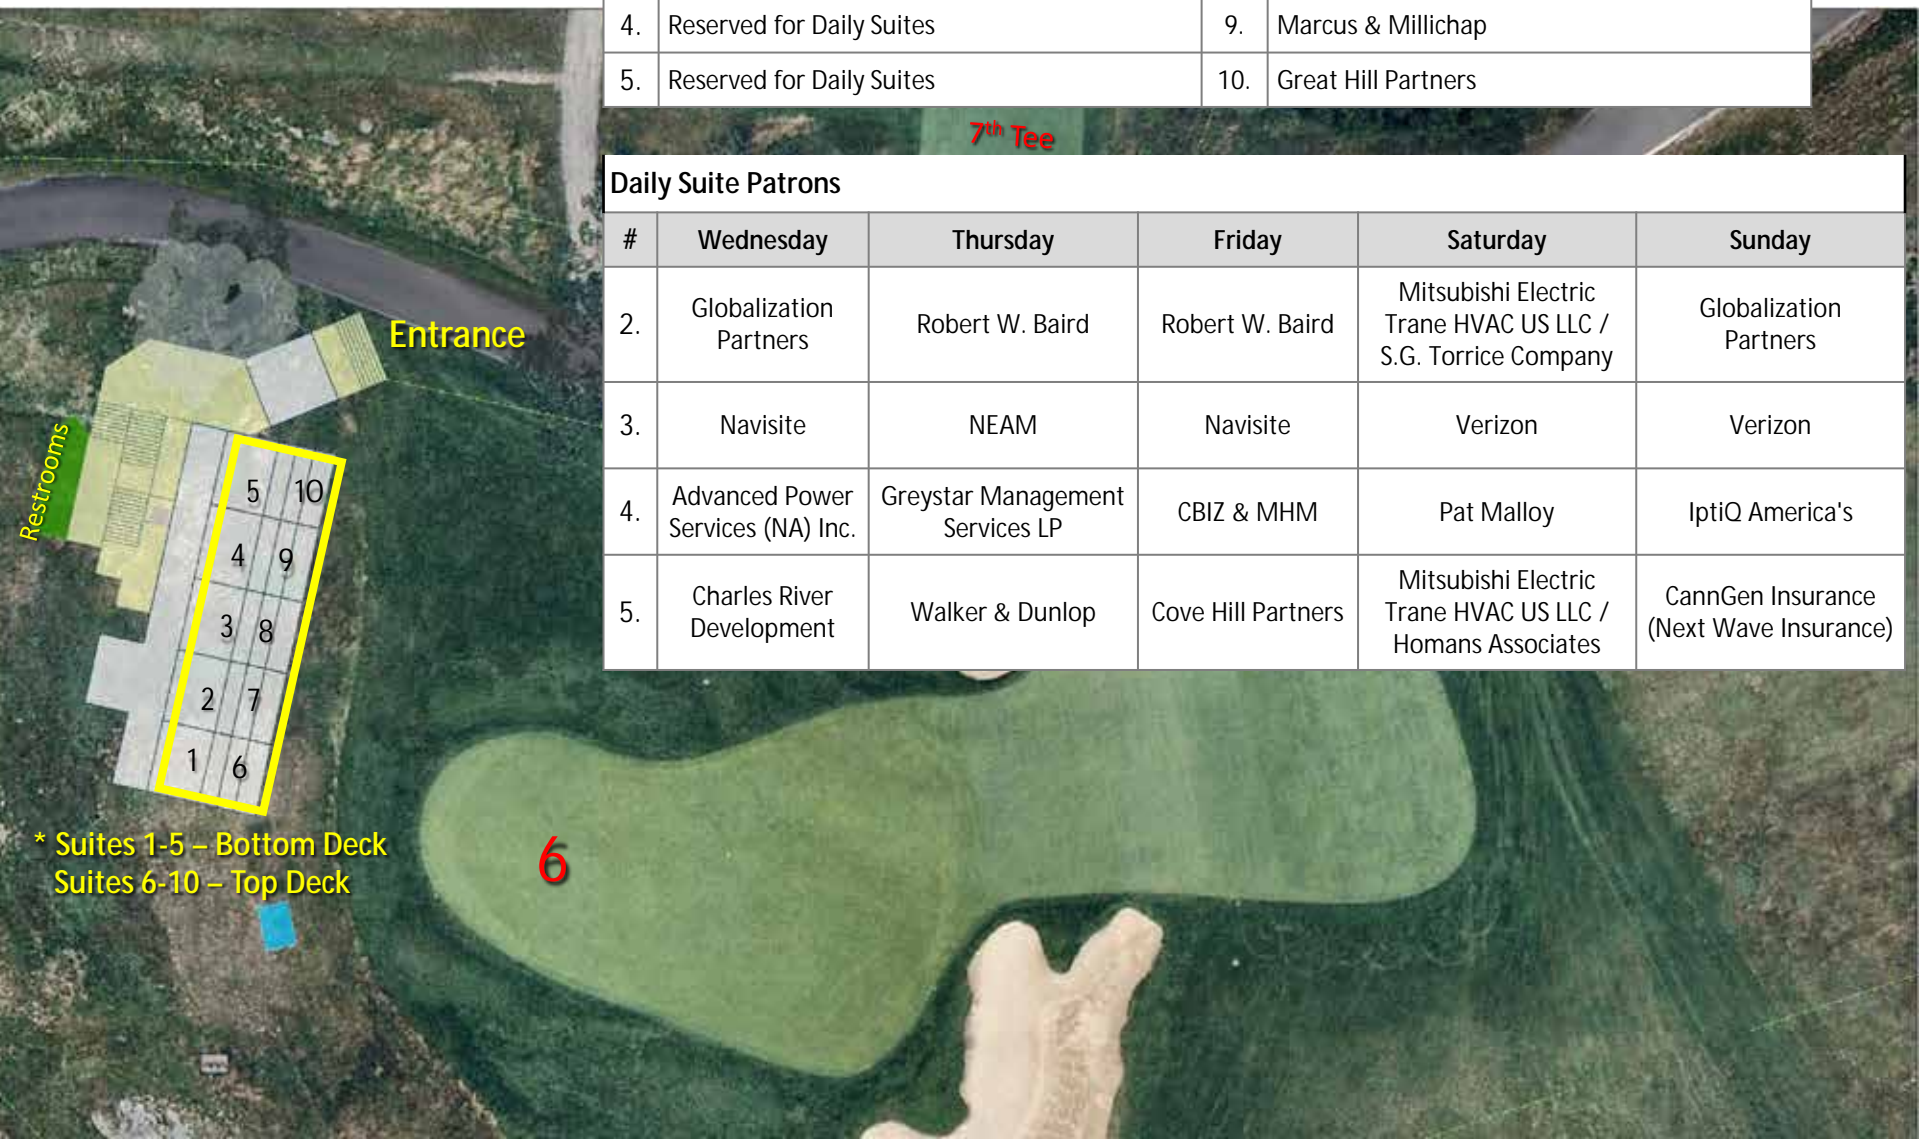

Suites on 6

Weekly Suite Patrons

#	Company Name	#	Company Name
1.	PwC	6.	Coverys
2.	Reserved for Daily Suites	7.	Coverys
3.	Reserved for Daily Suites	8.	Marcus & Millichap
4.	Reserved for Daily Suites	9.	Marcus & Millichap
5.	Reserved for Daily Suites	10.	Great Hill Partners

Entrance

Restrooms

5	10
4	9
3	8
2	7
1	6

* Suites 1-5 – Bottom Deck
Suites 6-10 – Top Deck

6

7th Tee