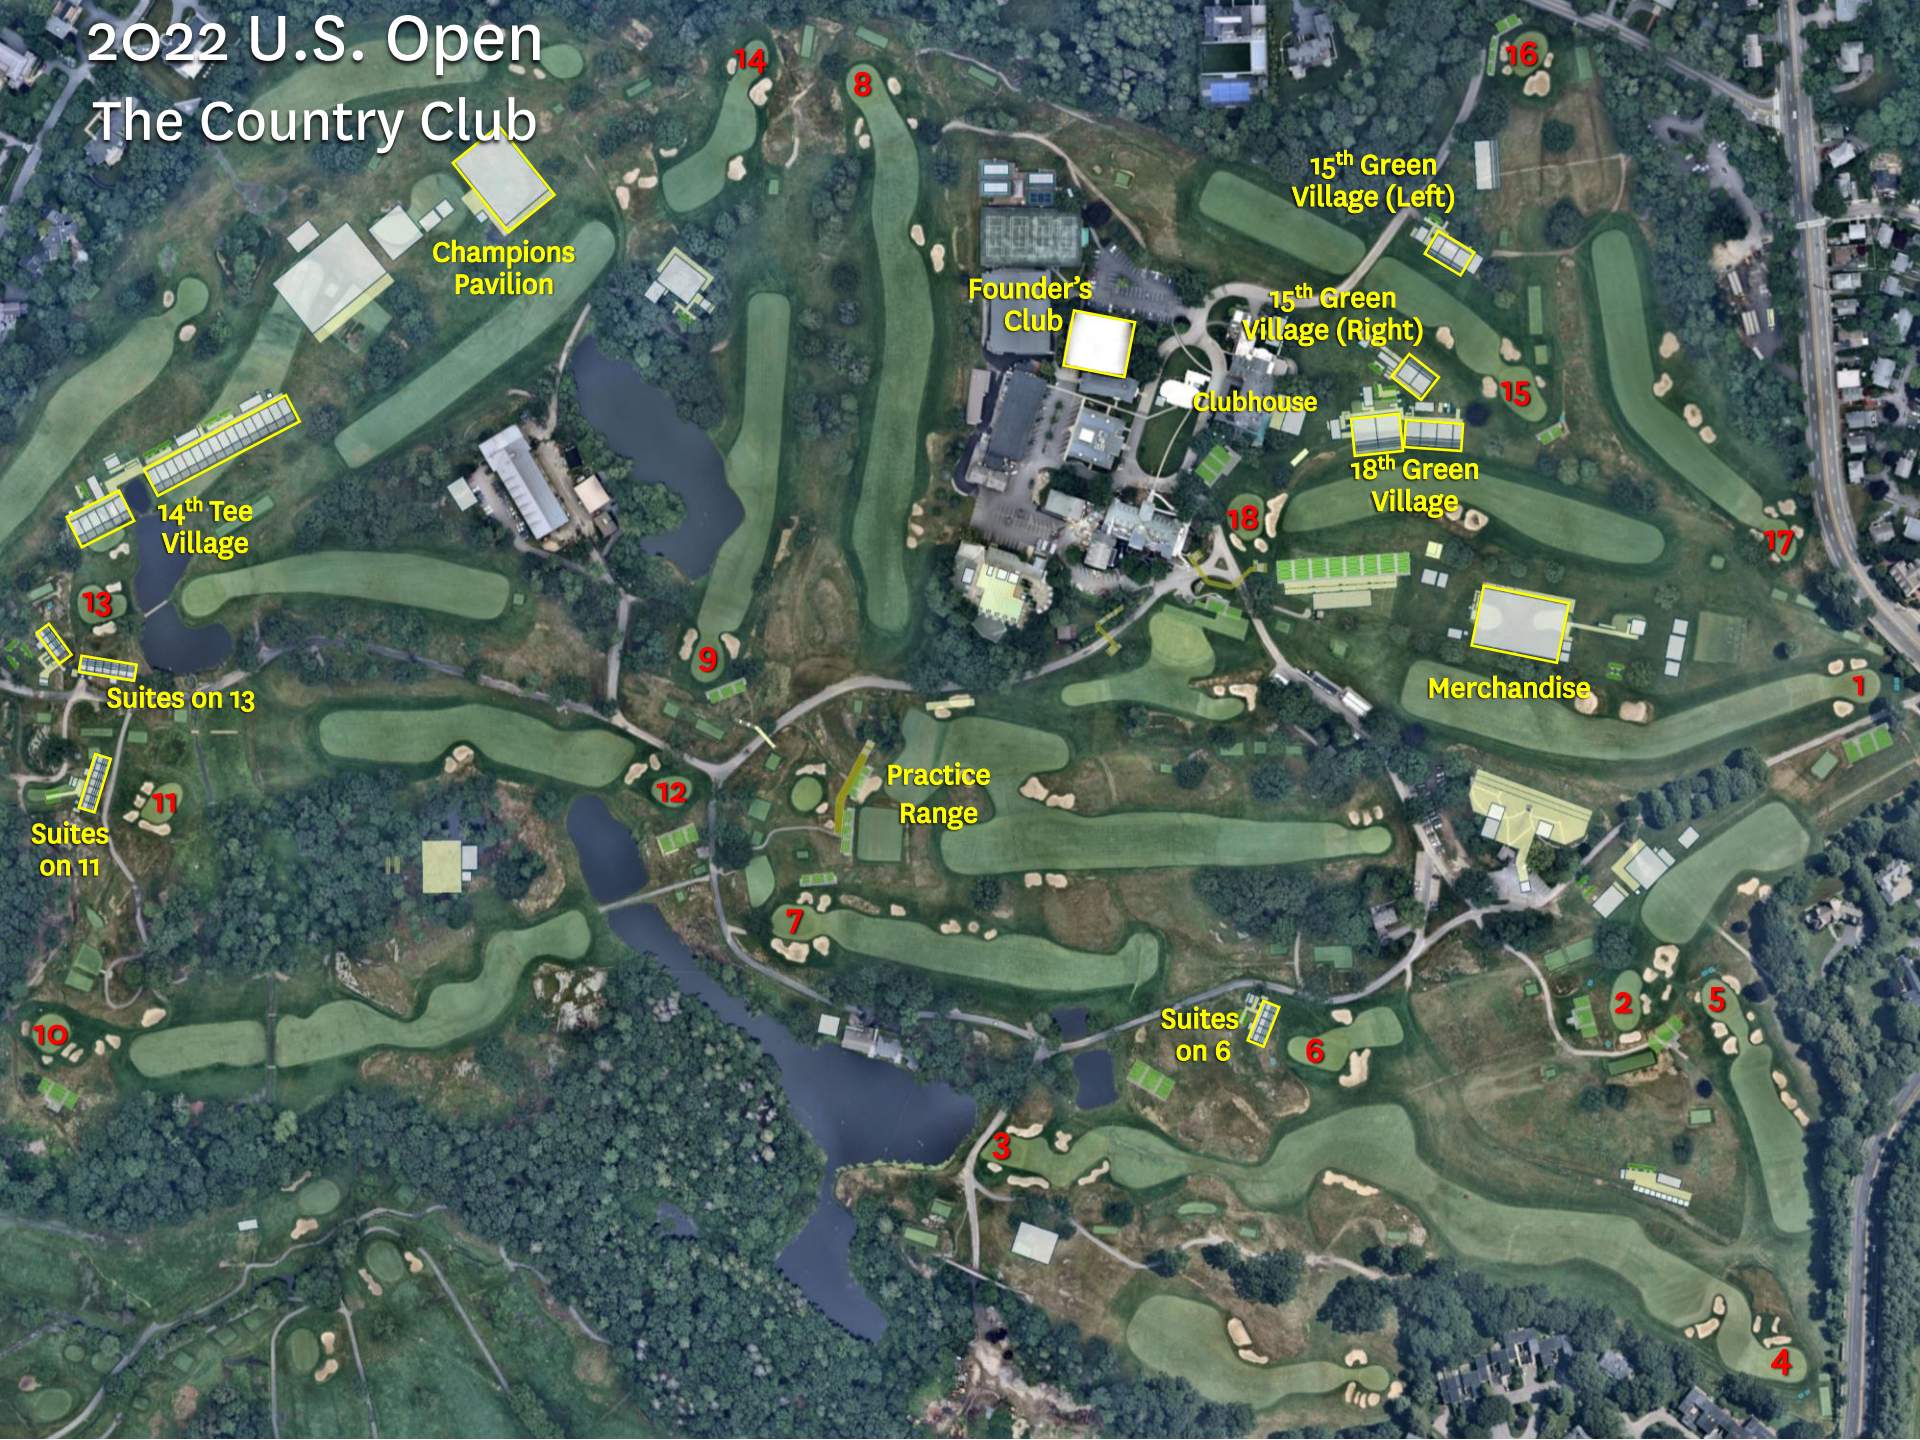

2022 U.S. Open The Country Club

Champions Pavilion

Founder's Club

15th Green Village (Left)

15th Green Village (Right)

Clubhouse

18th Green Village

Merchandise

Practice Range

14th Tee Village

Suites on 13

Suites on 11

Suites on 6